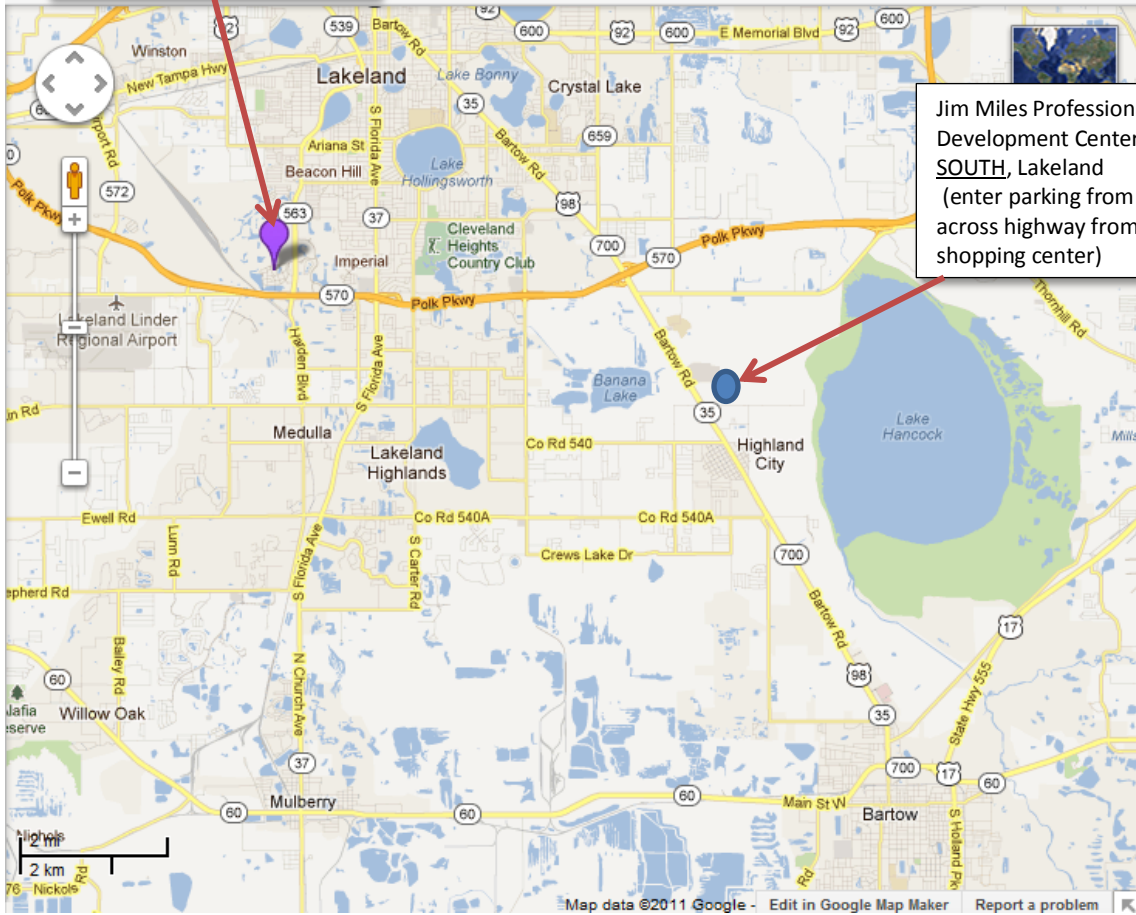

[Click here to open in Google Maps.](#)

Hampton Inn & Suites @
Lakeside Village Shopping
Center (Harden Blvd. exit)

Note: \$1 toll on Polk Parkway
Pls. allow for morning traffic on U.S. 98 (Bartow Rd.)

Jim Miles Professional
Development Center, 5204 Hwy. 98
SOUTH, Lakeland
(enter parking from Wallace Rd.,
across highway from Publix
shopping center)

3630 Lakeside Village Blvd, Lakeland, Florida 33803